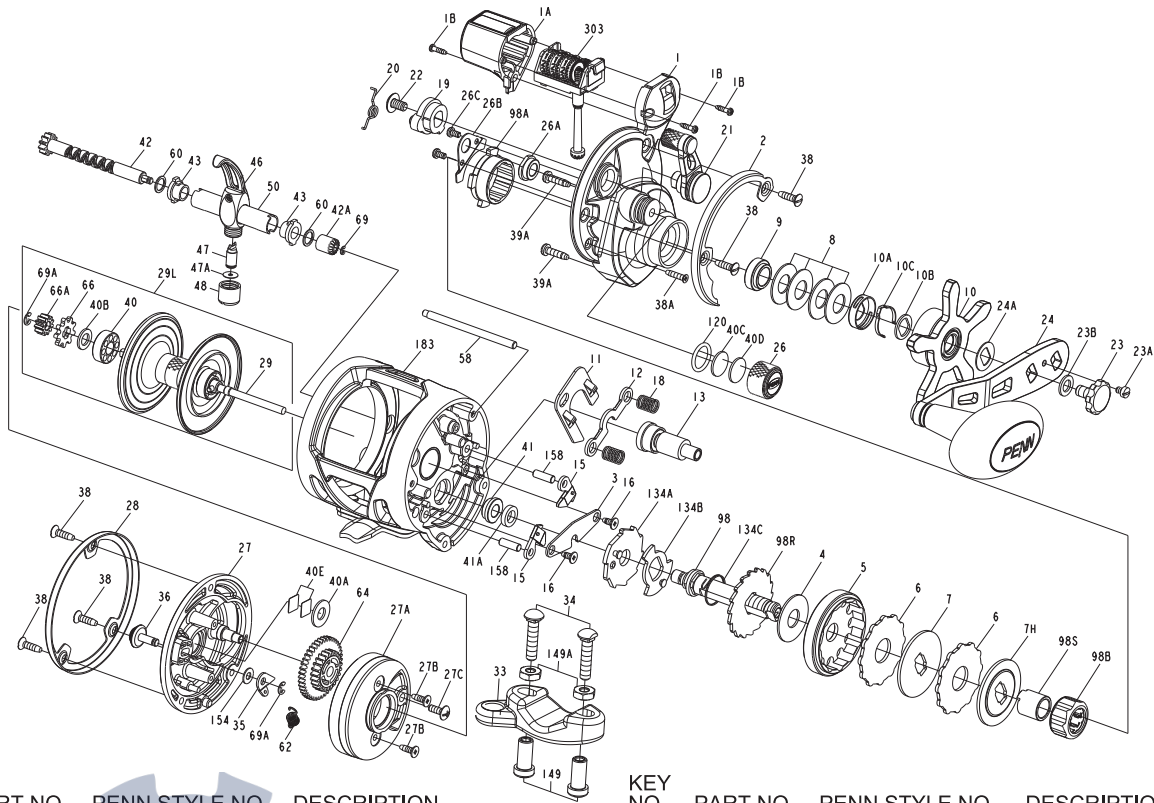

PARTS LIST FOR WAR15LWLC and WAR20LWLC
 REEL ASM. Nos. 1366188(WAR15LWLC)&1366193(WAR20LWLC)

KEY NO.	PART NO.	PENN STYLE NO.	DESCRIPTION	KEY NO.	PART NO.	PENN STYLE NO.	DESCRIPTION
1	1383081	1-WAR15LWLC	Right Side Plate Assembly(15)	35	1383037	35-WAR15LW	Click Tongue
1	1383082	1-WAR20LWLC	Right Side Plate Assembly(20)	36	1383038	36-WAR15LW	Click Button
1A	1383083	1A-WAR15LWLC	Line Counter Cover	38	1383039	38-WAR15LW	Screw (5 req)
1B	1383084	1B-WAR15LWLC	Screw, L.C.Cover(3req)	38A	1383040	38A-WAR15LW	Screw
2	1383085	2-WAR15LWLC	Right Side Ring	39A	1383041	39A-WAR15LW	Screw(2req)
3	1384179	3-WAR15LW	Bridge	40	1383042	40-WAR15LW	Ball Bearing
4	1382976	4-WAR15LW	Drag Washer	40A	1383043	40A-WAR15LW	Washer
5	1382977	5-WAR15LW	Main Gear	40B	1383044	40B-WAR15LW	Felt Washer
6	1382978	6-WAR15LW	Tabbed Drag Washer(2 req)	40C	1383045	40C-WAR15LW	Washer, Acetal Thrust
7	1382999	7-WAR15LW	Keyed Metal Drag Washer	40D	1383046	40D-WAR15LW	Washer, Rubber Thrust
7H	1383000	7H-WAR15LW	Heavy Metal Drag Washer	40E	1383047	40E-WAR15LW	Thrust Washer (2req)
8	1383001	8-WAR15LW	Spring Washer (4 req)	41	1383048	41-WAR15LW	Bushing
9	1384180	9-WAR15LW	Spacing Sleeve	41A	1384181	41A-WAR15LW	Bushing
10	1383002	10-WAR15LW	Star Drag	42	1385461	42-WAR15LWLC	Worm Shaft Assembly(15)
10A	1383003	10A-WAR15LW	Star Click Retainer	42	1385462	42-WAR20LWLC	Worm Shaft Assembly(20)
10B	1383004	10B-WAR15LW	Star Click Washer	42A	1384183	42A-WAR15LWLC	Gear, L.C. Drive
10C	1383005	10C-WAR15LW	Star Click Spring	43	1383051	43-WAR15LW	Worm Shaft Bushing(2req)
11	1383006	11-WAR15LW	Eccentric Jack	46	1383052	46-WAR15LW	Line Guide Assembly
12	1383007	12-WAR15LW	Pinion Yoke	47	1383053	47-WAR15LW	Line Guide Pawl
13	1383008	13-WAR15LW	Pinion	47A	1383054	47A-WAR15LW	Pawl Shim
15	1383009	15-WAR15LW	Anti Reverse Dog(2 req)	48	1383055	48-WAR15LW	Line Guide Nut
16	1383010	16-WAR15LW	Screw (2 req)	50	1383056	50-WAR15LW	Worm Shield(15)
18	1383011	18-WAR15LW	Pinion Yoke Spring (2 req)	50	1383057	50-WAR20LW	Worm Shield(20)
19	1383012	19-WAR15LW	Eccentric	58	1383058	58-WAR15LW	Line Guide Post(15)
20	1383013	20-WAR15LW	Eccentric Spring	58	1383059	58-WAR20LW	Line Guide Post(20)
21	1383014	21-WAR15LW	Eccentric Lever	60	1383060	60-WAR15LW	Worm Shaft Washer(2req)
22	1383015	22-WAR15LW	Eccentric Screw	62	1383061	62-WAR15LW	Spring
23	1383016	23-WAR15LW	Handle Assembly Screw	64	1383062	64-WAR15LW	Idler Gear
23A	1383017	23A-WAR15LW	Handle Lock Screw	66	1383063	66-WAR15LW	Click Ratchet
23B	1383018	23B-WAR15LW	Handle Screw Washer	66A	1383064	66A-WAR15LW	Spool Gear
24	1383019	24-WAR15LW	Handle Assembly	69	1383065	69-WAR15LW	Retainer Ring
24A	1383020	24A-WAR15LW	Handle Thrust Washer	69A	1383066	69A-WAR15LW	Retainer Ring (2 req)
26	1383021	26-WAR15LW	Spool Tension Control Cap	98	1383067	98-WAR15LW	Main Gear Shaft
26A	1383022	26A-WAR15LW	Bushing	98A	1383068	98A-WAR15LW	Clutch Housing
26B	1383023	26B-WAR15LW	Clutch Retainer	98B	1384182	98B-WAR15LW	Clutch
26C	1383024	26C-WAR15LW	Screw(2req)	98R	1383069	98R-WAR15LW	Anti Reverse Ratchet
27	1383086	27-WAR15LWLC	Left Side Plate(15)	98S	1383070	98S-WAR15LW	Clutch Sleeve
27	1383087	27-WAR20LWLC	Left Side Plate(20)	120	1383071	120-WAR15LW	O-Ring
27A	1383027	27A-WAR15LW	Bearing Housing	134A	1383072	134A-WAR15LW	Clutch Recover Plate
27B	1383028	27B-WAR15LW	Screw(2req)	134B	1383073	134B-WAR15LW	Clutch Recover Support Plate
27C	1383029	27C-WAR15LW	Screw	134C	1383074	134C-WAR15LW	Clutch Recover Spring
28	1383030	28-WAR15LW	Left Side Ring	149	1184702	149-045	Rod Clamp Nut (2 req)
29	1383031	29-WAR15LW	Spool (15)	149A	1184706	149-200	Hex Nut (2 req)
29	1383032	29-WAR20LW	Spool (20)	154	1383077	154-WAR15LW	Click Button Washer
29L	1383033	29L-WAR15LW	Spool Assembly(15)	158	1383078	158-WAR15LW	Dog Pin(2req)
29L	1383034	29L-WAR20LW	Spool Assembly(20)	183	1383079	183-WAR15LW	Frame Assembly(15)
33	1182754	33-113	Rod Clamp	183	1383080	183-WAR20LW	Frame Assembly(20)
34	1182788	34-045	Screw (2 req)	303	1383274	303-WAR15LWLC	Counter Wheel Assembly